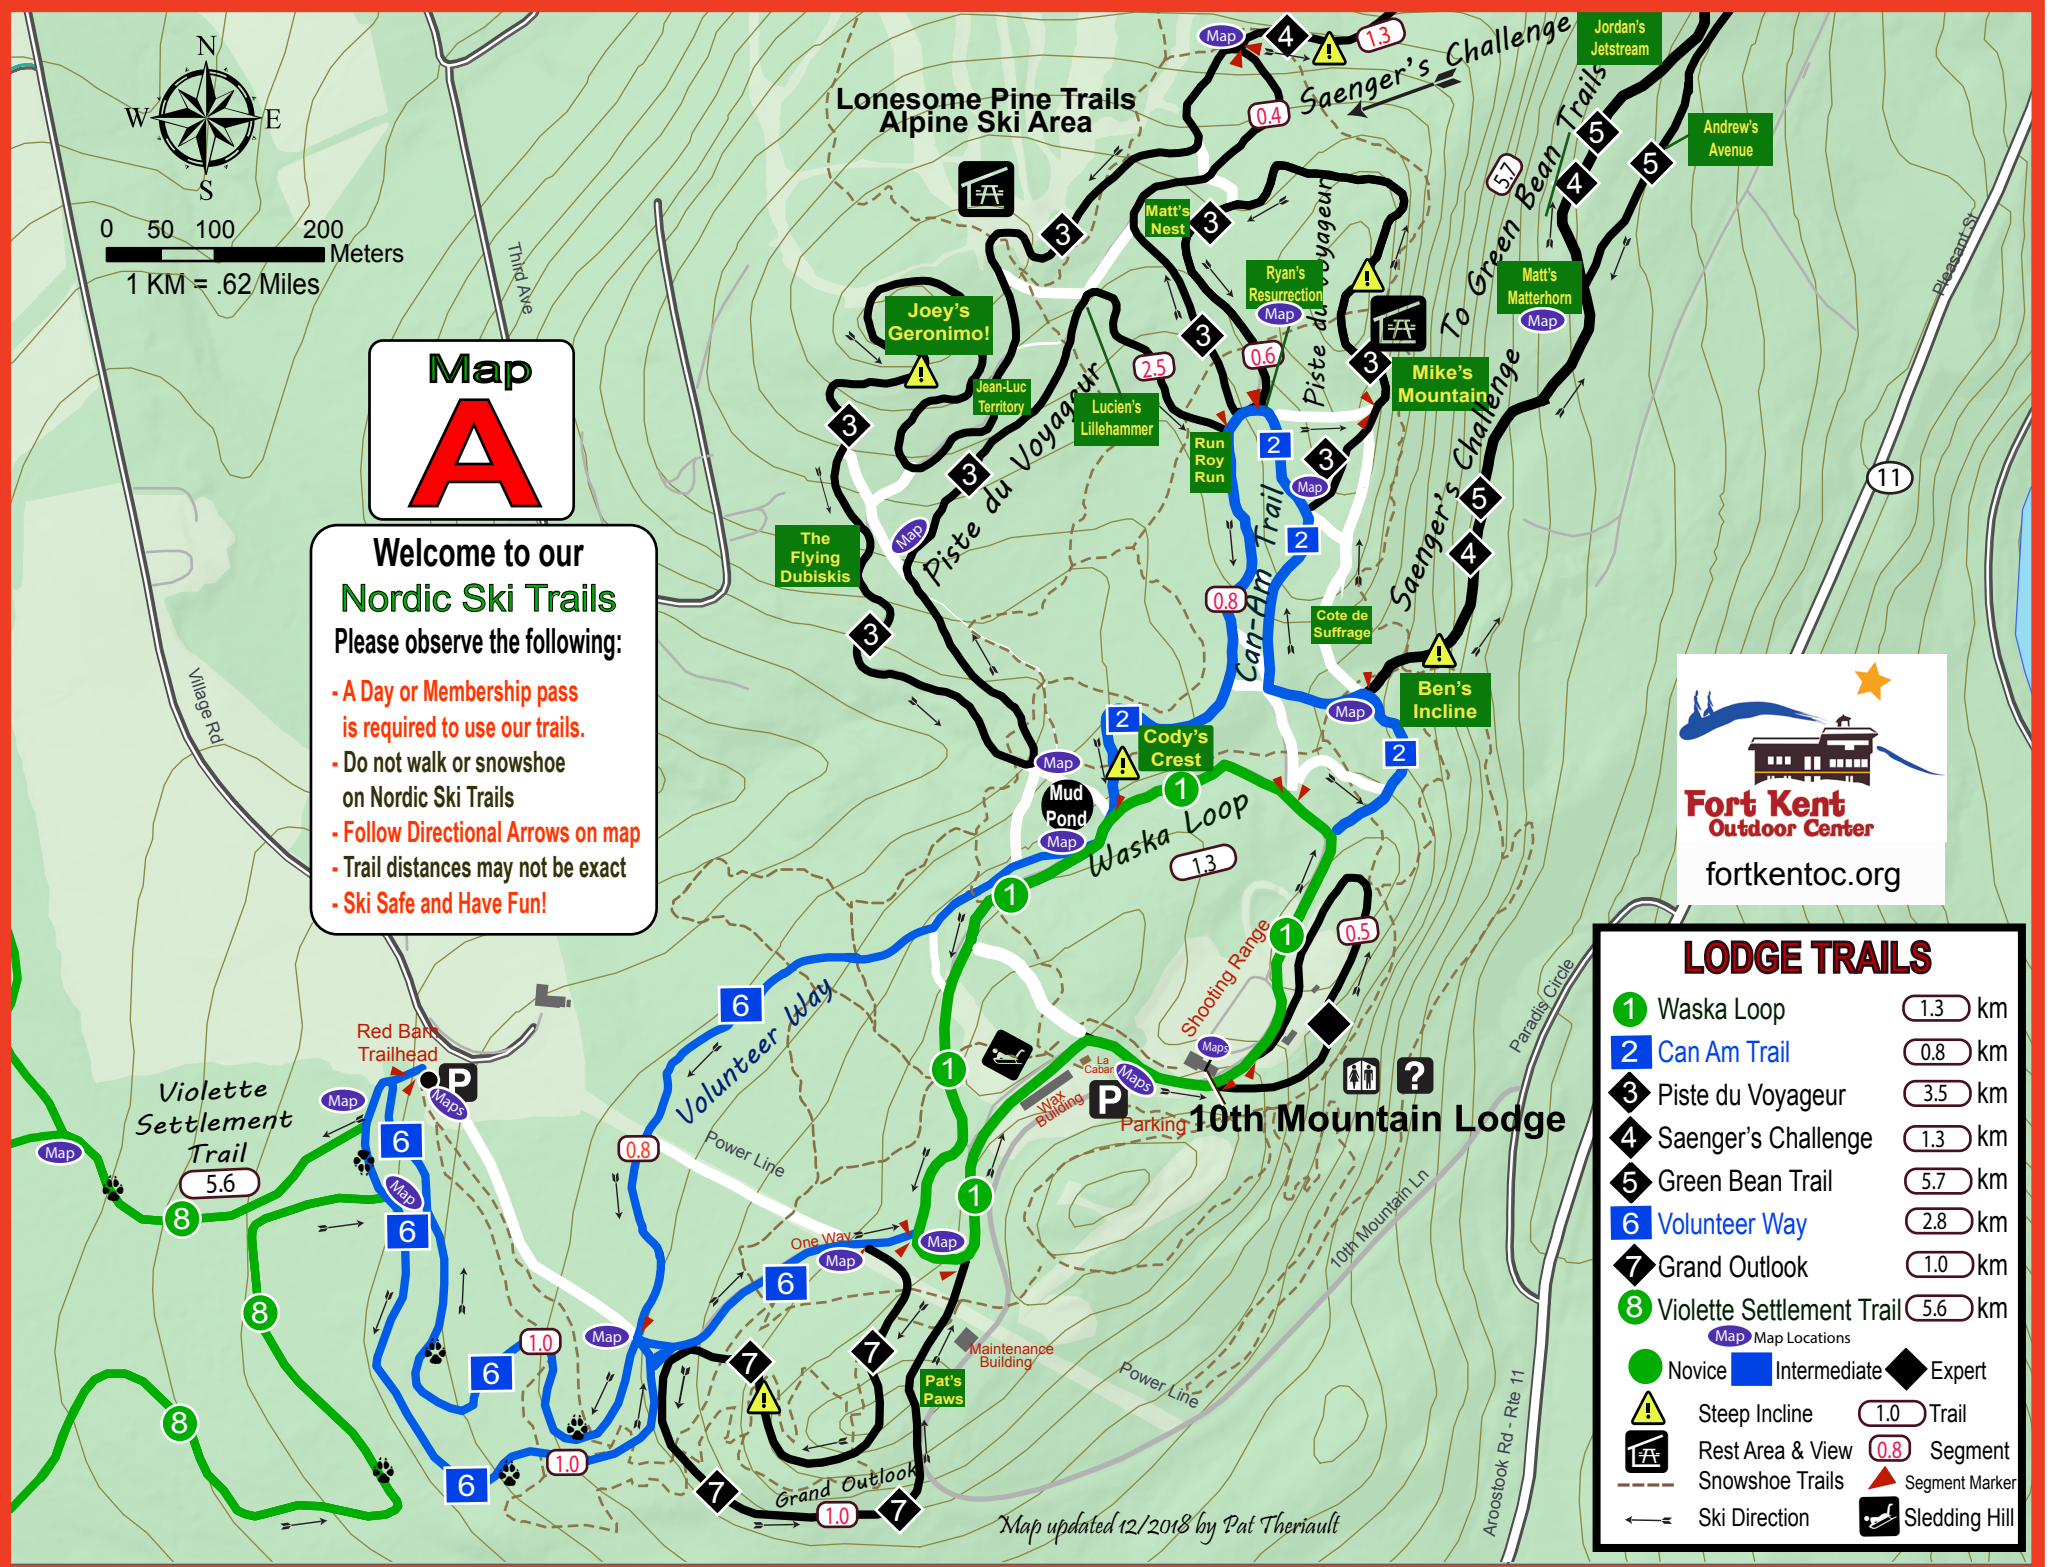

0 50 100 200 Meters
1 KM = .62 Miles

Map A

Welcome to our Nordic Ski Trails
Please observe the following:

- A Day or Membership pass is required to use our trails.
- Do not walk or snowshoe on Nordic Ski Trails
- Follow Directional Arrows on map
- Trail distances may not be exact
- Ski Safe and Have Fun!

LODGE TRAILS	
1	Waska Loop 1.3 km
2	Can Am Trail 0.8 km
3	Piste du Voyageur 3.5 km
4	Saenger's Challenge 1.3 km
5	Green Bean Trail 5.7 km
6	Volunteer Way 2.8 km
7	Grand Outlook 1.0 km
8	Violette Settlement Trail 5.6 km

Map Locations

	Novice		Intermediate		Expert
	Steep Incline		1.0 Trail		Rest Area & View
	Rest Area & View		0.8 Segment		Segment Marker
	Snowshoe Trails		Ski Direction		Sliding Hill

Map updated 12/2018 by Pat Theriault